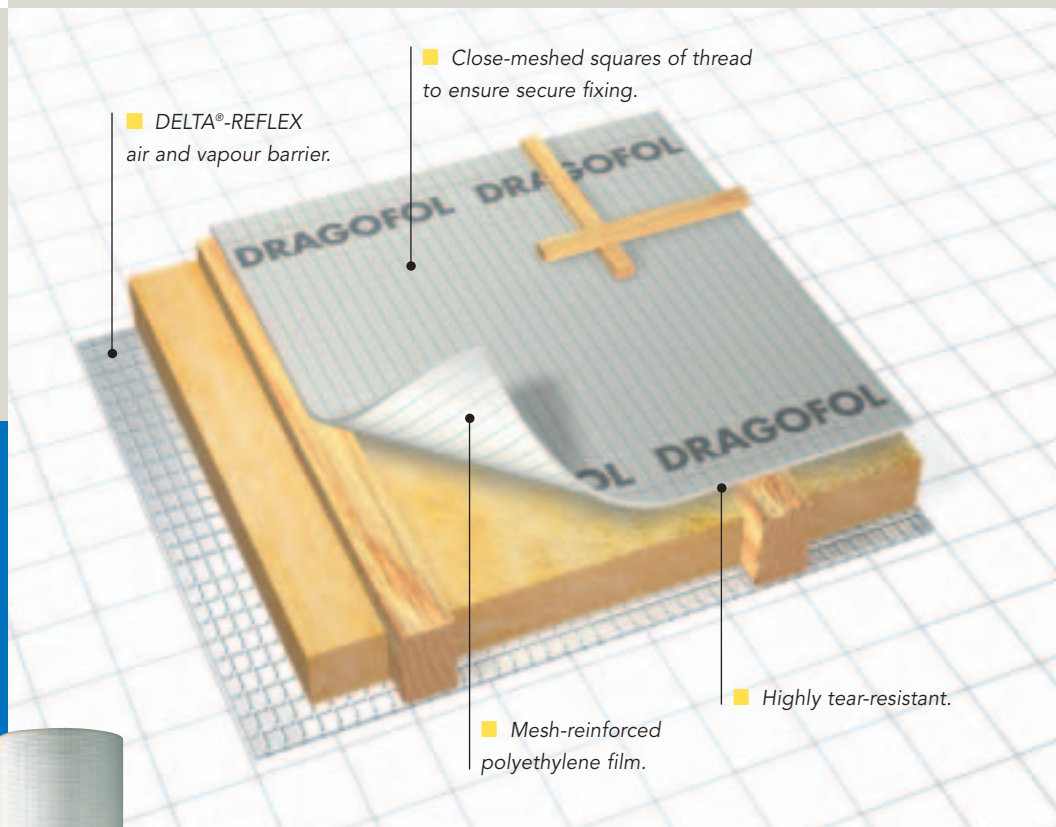

Quality branded products made by Dörken.

■ Reinforced
roofing
underlay

■ For all
back-ventilated
roofs

■ New
construction
refurbishment

DRAGOFOL

Technical Data Overview:

Material	Mesh-reinforced polyethylene film, microperforated.
Application	For all back-ventilated roofs.
Fire resistance	Class E (EN 13501-1) B 1 rating (DIN 4102)
Tensile strength	approx. 400/300 N/5 cm (EN 12311-1)
Watertightness	Watertight W 2 (EN 13859-1+2)
S _d value	approx. 3 m
Service temperature range	-40 °C to +80 °C
Weight	approx. 140 g/m ²
Roll weight	approx. 10.5 kg
Roll size	50 m x 1.5 m

Due to variable weather and UV conditions we recommend the efficient covering of our sheets.

Closed-meshed squares of thread let you lay it easily and securely.

DRAGOFOL ...

- ... is a mesh-reinforced polyethylene film.
- ... offers long-lasting, durable protection from dust, rain and driven snow.
- ... is especially tear-resistant.
- ... allows extra exchange of air moisture via special microperforation.
- ... can be laid quickly and easily straight from the roll.
- ... even weighing only approx. 140 g/m² is very robust.
- ... has close-meshed squares of thread that makes it easy to fix the sheet securely to the rafters. Each tack from your staple gun holds it firmly in place.
- ... is flame retardant.
- ... can be ideally combined with a DELTA®-REFLEX/DELTA®-REFLEX PLUS air and vapour barrier.

Practical Accessories for DRAGOFOL:

DELTA®-MULTI-BAND

All-round adhesive tape featuring top adhesion.

DELTA®-BUTYL-BAND

Weather-resistant butyl rubber adhesive tape.

DELTA®-THAN

Permanently elastic sealing compound for fixing and seam jointing of DELTA® sheet products.

DELTA®

■ DELTA®-REFLEX
air and vapour barrier.

■ Close-meshed squares of thread
to ensure secure fixing.

■ Mesh-reinforced
polyethylene film.

■ Highly tear-resistant.

DÖRKEN

Dörken GmbH & Co. KG
Wetterstraße 58
D-58313 Herdecke
Tel.: +49 23 30/63-0
Fax: +49 23 30/63-355
bvf@doerken.de
www.doerken.de